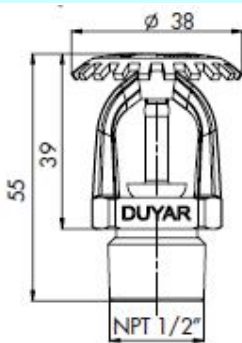

Factorul K / K factor : K5,6 (80); K8,0 (115)

Filet / Thread size : 1/2" NPT (15mm); 3/4" NPT (20mm)

Aspect / Finished : Nichelat, alamă neprelucrată/Nickel plated, raw brass

Temperatură / Temperature : Vezi rating / See temperature ratings table

Caracteristici / Characteristics

Răspuns Standard / Standard Response Răspuns Rapid / Quick Response

5 mm

3 mm

Portocaliu/Orange

57 °C

Roșu/Red

68 °C

Galben/Yellow

79 °C

Verde/Green

93 °C

Albastru/Blue

141 °C

No	Denumire / Part Name	Material/ Material
1	Corp / Body	Alamă/ Brass / CW 602N
2	Deflector / Deflector	Oțel inox / Stainless Steel / CF8
3	Bulb / Bulb	Sticlă + lichid / Glass + Liquid
4	Suport bulb / Bulb Seating	Alamă / Brass / CW 602N
5	Etanșare/ Sealing	Aliaj Be-Ni +Teflon / Be-Ni Alloy + Teflon Coated