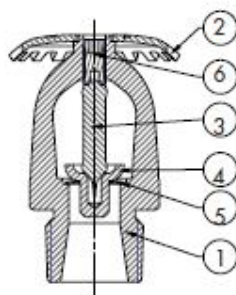

Factorul K / K factor : K5,6 (80); K8,0 (115)

Filet / Thread size : 1/2" NPT (15mm); 3/4" NPT (20mm)

Aspect / Finished : Nichelat, alamă neprelucrată/Nickel plated, raw brass

Temperatură / Temperature : Vezi rating / See temperature ratings table

Caracteristici / Characteristics

Răspuns Standard / Standard Response Răspuns Rapid / Quick Response

5 mm

3 mm

Portocaliu/Orange

57 °C

Roșu/Red

68 °C